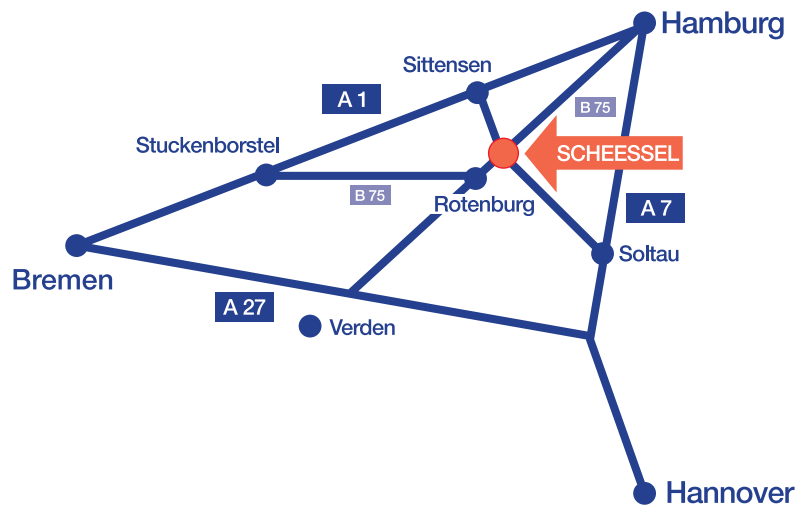

How to find us...

The following description will lead you to our company:

Directions from Hannover:

From Hannover on the A7 motorway driving in the direction of Hamburg, turn left onto the A27 (E234) at Walsroder Dreieck (cross roads) - travelling in the direction of Bremen, take the exit Verden Nord onto the B215 in the direction of Rotenburg (Wümme) - Scheeßel - Hamburg. At Rotenburg, join the B75, continue on to Scheeßel. When arriving in Scheeßel, remain on the B75 until finding the "Beeke-Zentrum", then turn right into the direction of the station (Bahnhofstraße). Arriving at the station, you will see on the opposite side of the road, our company "Müller Maschinenfabrik" (Gewerbegebiet III).

Directions from Bremen:

From Bremen on the A1 motorway in the direction of Hamburg, take the exit Stuckenborstel and join the B75 continue in the direction towards Rotenburg (Wümme) - Scheeßel - Hamburg. When arriving in Scheeßel, remain on the B75 until finding the "Beeke-Zentrum", then turn right into the direction of the station (Bahnhofstraße).

Arriving at the station, you will see on the opposite side of the road, our company "Müller Maschinenfabrik" (Gewerbegebiet III).

Directions from Hamburg:

From Hamburg on the A1 motorway, in the direction of Bremen, turn off at the exit Sittensen and take the road towards Scheeßel (well sign posted), continue until reaching the B75 junction. Turn right onto the B75 (roundabout). Arriving in Scheeßel, turn left at the "Beeke-Zentrum", into the direction of the station (Bahnhofstraße). Arriving at the station, you will see on the opposite side of the road, our company "Müller Maschinenfabrik" (Gewerbegebiet III).

It is easy to reach us by train from Hamburg or Bremen, an express train travels direct to Scheeßel every hour. Arriving at the station, you will see on the opposite side of the road, our company "Müller Maschinenfabrik" (Gewerbegebiet III).

Adolf Müller GmbH + Co. KG • Maschinenfabrik
Am Bahnhof 3 • Germany, D-27383 Scheessel • P.O.B. 1520
Phone: +49 (0) 42 63/3 04-0 • Fax: +49 (0) 42 63/3 04-50
mueller_maschinenfabrik@t-online.de • www.mueller-machines.com